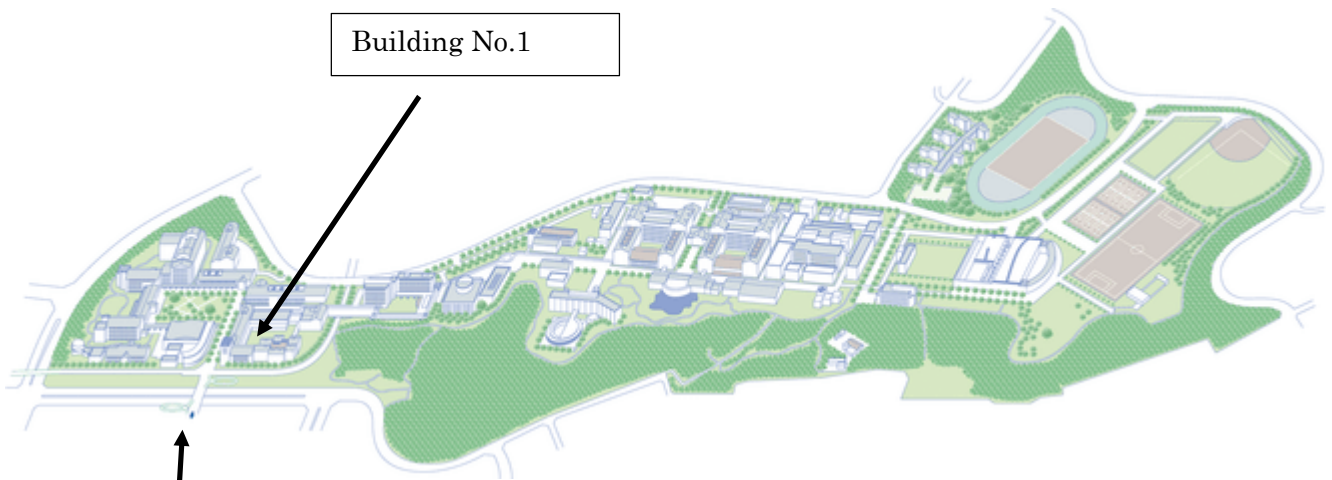

Building No.1