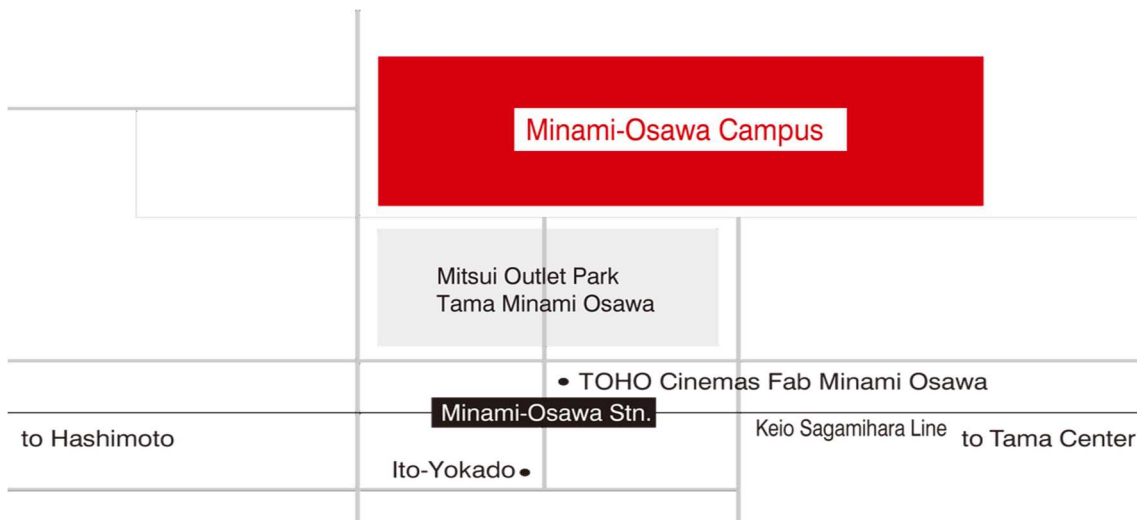

Access to TMU Minami-Osawa Campus :

Minami-Osawa Campus is a 5-minute walk from **Minami-Osawa Station, Keio Line**.

1. From Narita Airport to Minami-Osawa

- (1) Narita Airport St. → <JR Narita Express Line / 77min.> → Shinjuku St. → <Keio Line / Hashimoto-bound Express train / 40min.> → Minami-Osawa St.
- (2) Narita Airport → <Limousine Bus / 140-170min.> → Minami-Osawa